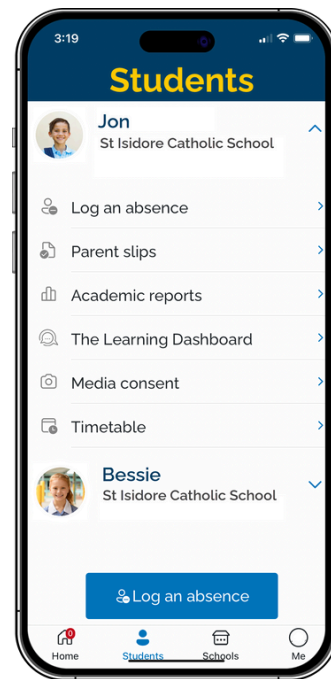

BCE CONNECT

Your ultimate school companion

- **Home** - Quick access to your child/ren's profiles. You can log absences and stay up-to-date with the latest news, blogs, and events –all in one place.
- **Streamlined Navigation** - Finding information related to your children is easier than ever.
- **Important Links** - BCE Connect has quick links to these essential resources, making your life simpler.
- **Personalisation** - Customise your experience to tailor the app to your needs.

BCE Connect is all about keeping you informed and engaged!

Download BCE Connect