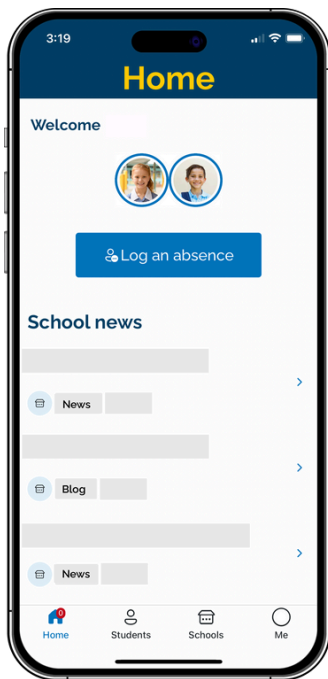

BCE CONNECT

Your ultimate school companion

- **Home** - Quick access to your child/ren's profiles. You can log absences and stay up-to-date with the latest news, blogs, and events –all in one place.
- **Streamlined Navigation** - Finding information related to your children is easier than ever.
- **Important Links** - BCE Connect has quick links to these essential resources, making your life simpler.
- **Personalisation** - Customise your experience to tailor the app to your needs.

BCE Connect is all about keeping you informed and engaged!

Download BCE Connect